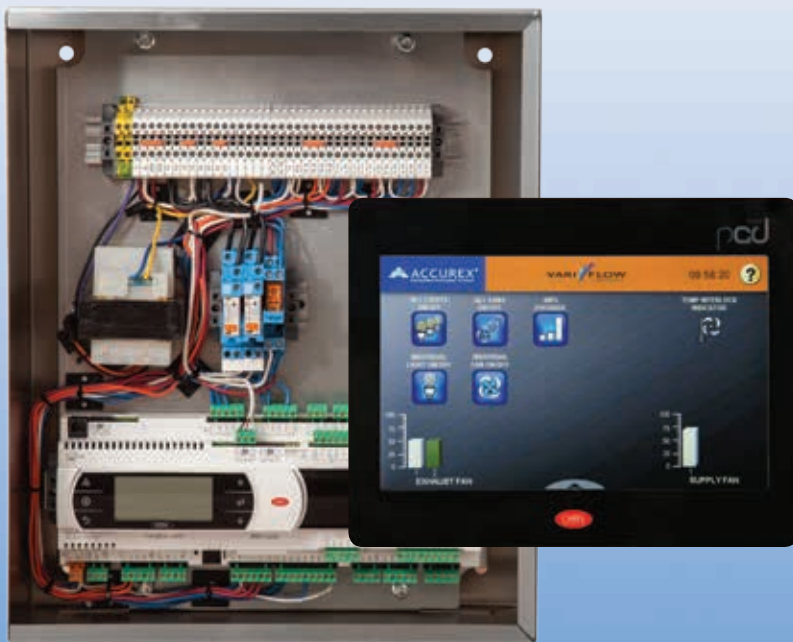

Vari-Flow Controls

Automatically adjusts airflow to match demand.

Efficiency.

Save energy and reduce operating costs.

Saving energy is as simple as recognizing that cooking loads vary throughout the day.

Accurex Vari-Flow Controls provide the best in kitchen ventilation savings, quickly responding to demand from cooking operations and providing fast payback.

User Interface

Keypad with Digital Display

- Membrane keypad to control fans, lights, manual override conditions and identify system events.

Touch Screen

- An intuitive, high-resolution touchscreen user interface with a simple tablet-based navigation.
- Independent fan and light control to consolidate systems and maximize both first cost and operating cost savings.
- Live system operation dashboard to monitor energy savings throughout the day as well as historical trending.

Capture Tank Mounted Temperature Sensor

Responds up to 5 times faster than duct mounted temperature sensors when sensing temperature change for excellent control and more efficient operation.

Space Pressure Control

Vari-Flow has an option to control the supply air unit by sensing static pressure in the space, independent of the exhaust fan speed, to ensure proper room pressurization at all times.

Building Management System Interface